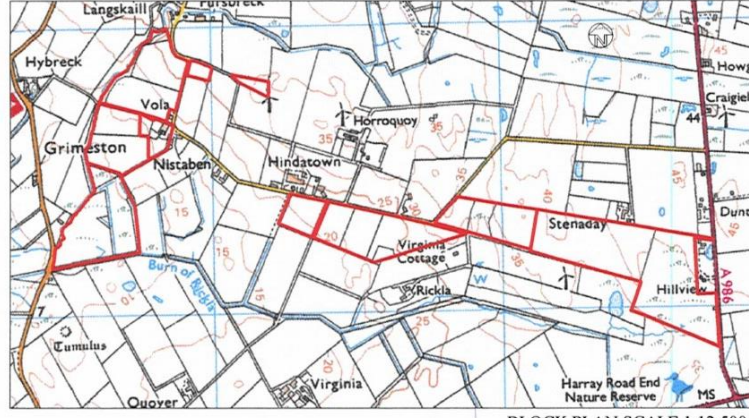

Lands of Vola & others,
extending to 20.85 ha (51.52 acres) or thereby,
Harray, KW17 2JT

OFFERS OVER £115,200 OR AVAILABLE IN 2 LOTS

Parts of the lands of Vola, and others are offered for sale as a whole or in 2 lots. To view simply visit the land.

LOT 1 – 6.59ha/16.28 acres. **£33,200**

LOT 2 – 3.89ha/9.61 acres. **£46,500 – UNDER OFFER**

LOT 3 – 6.33ha/ 15.64 acres. **£108,000 – UNDER OFFER**

LOT 4 – 1.10ha/2.72 acres. **£100,000 – UNDER OFFER**

LOT 5 – 7.51ha/18.56acres. **£92,500 – UNDER OFFER**

LOT 6 – 3.95ha/9.67 acres. **£40,000 – UNDER OFFER**

LOT 7 – 14.26ha/35.24 acres. **£82,000**

Legend	
Wheat	Lot 1 - 6.59ha/16.28ac
Plum	Lot 2 - 3.89ha/9.61ac
Green	Lot 3 - 6.33ha/15.64ac
Pink	Lot 4 - 1.10ha/2.72ac
Blue	Lot 5 - 7.51ac/18.56ac
Yellow	Lot 6 - 3.95ha/9.67ac
Tan	Lot 7 - 14.26ha/35.24ac

**Land at
 VOLA
 HARRAY, ORKNEY**

Lands of Vola, and others, Harray

TO VIEW – Simply visit the land.

ENTITLEMENTS – No entitlements are included in the sale.

ENTRY – By arrangement

PRICE – Offers over £115,200, or available in lots.
Further enquiries should be directed to Lows Property Department, with whom all offers should be lodged in writing.